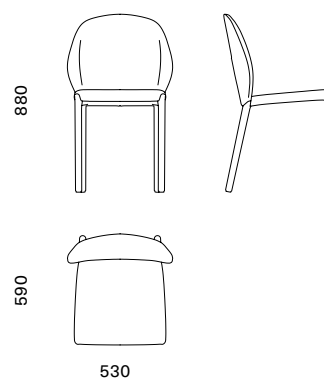

# TOSCA

Pulizia formale e design ricercato per una sedia versatile ed ergonomica. Gambe, scocca e seduta sono completamente rivestite e personalizzabile con materiali come ecopelle e Nabuk.

Formal elegance and refined design for a versatile and ergonomic chair. Legs, body and seat are completely covered and customisable with materials such as faux leather and Nubuck.

Finiture

Ecopelle Vintage E75 e ecopelle Nabuk N51.

Finishes

Ecopelle Vintage E75 and faux-leather Nabuk N51.

Dimensione - Dimensions

L 530 x 590 x H 880 mm

Codice - Code

L1S01506